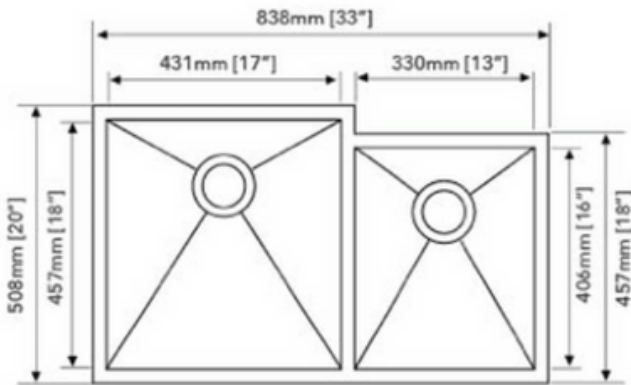

STAINLESS STEEL SINK

SPECIAL ORDER

MODEL: SS-114-20-3320A2

DEPTH	GAUGE
10"	16

- Zero Radius Dual Bowl Sink
- Dimensions: 33"x20"
- Material: SS304
- Finish: Brushed

Undercoated and Sound Pads

3-1/2" Drain Opening